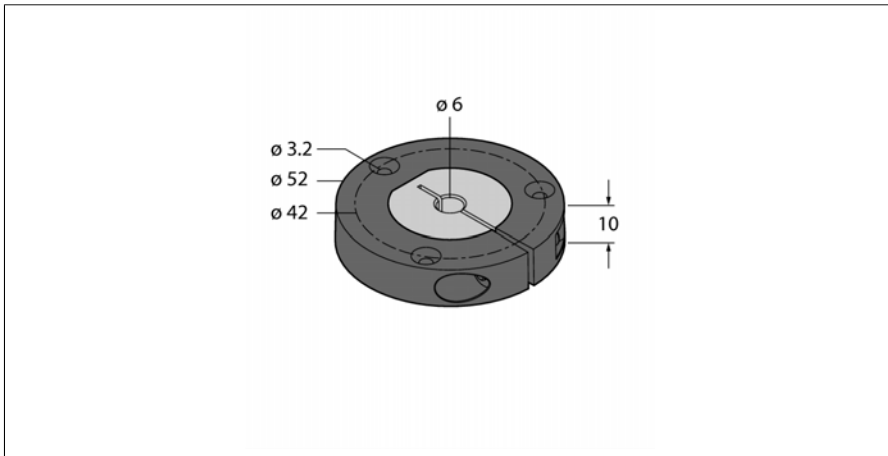

**Positioning element
for inductive encoders Ri-QR24
P5-RI-QR24**

- Positioning element, for Ø 6 mm shafts

Type designation	P5-RI-QR24
Ident-No.	1590925
Housing material	Metal/Plastic