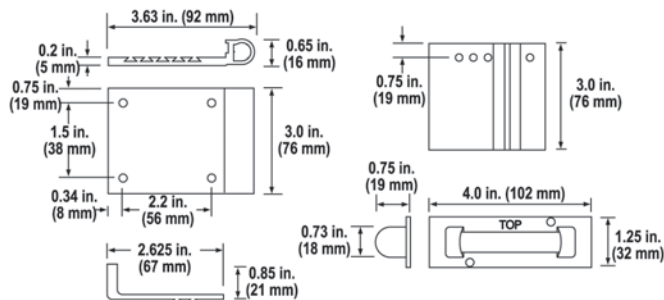

2302 Series Curtain Door Magnetic Contacts

Track mount contacts with armored cable

Specifications

Electrical, 2302

- Voltage: 100 VAC/DC max.
- Current: 0.5 A max.
- Power: 7.5 W max.

Electrical, 2304

- Voltage: 30 VAC/DC max.
- Current: 0.25 A max.
- Power: 3.0 W max.

Features, 2302

- Loop type: Closed
- Electrical configuration: Normally open
- Gap distance: Up to 3 in.
- Lead type: 2 ft. stainless steel armored cable

Features, 2304

- Loop type: Open or closed
- Electrical configuration: SPDT
- Gap distance: Up to 3 in.
- Lead type: 2 ft. stainless steel armored cable

Physical

- Dimensions (LxWxD): 3.6 x 3.0 x 0.65 in. (92 x 76 x 16 mm)
- Construction: Brushed extruded aluminum
- Color: Aluminum

Regulatory

- C-UL-US

Related Diagram

Ordering Information

2302A-L	Magnetic contact for curtain doors, track mount, up to 3 in. gap size, closed loop, normally open, Form A, includes armored cable
2304A-L	Magnetic contact for curtain doors, track mount, up to 3 in. gap size, SPDT, open or closed loop, Form C, includes armored cable

GE Security