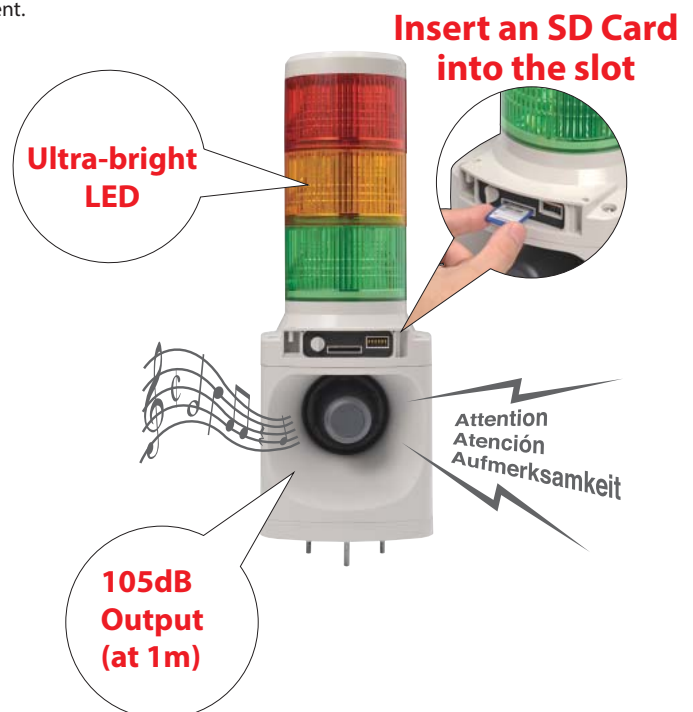

Use of Copyrighted Material

PATLITE Corporation has not applied for permission to use certain copyrighted music or songs recorded for Type-A, Type-C and Type-D melody charts outside of Japan. Therefore, please contact the local copyright association for permission before using the product in case this product is used outside of Japan. melody chart Type-E is recommended for use outside of Japan as this playlist does not include copyrighted music or songs, and permission is not required.