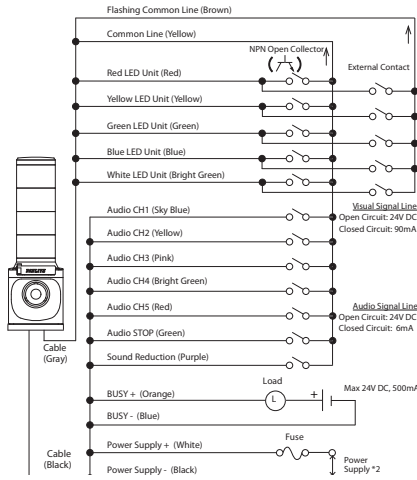

Wiring

Options

Wall-mount Bracket SZ-023
Bracket Material: Steel
Cover Material: ABS Resin

Options

PATLITE Playlist Editor 2 (Free Version)

- (OS: Windows® 2000/XP/Vista)
- > The new PATLITE Playlist Editor 2 is required to change the audio message data for this product.
- > The SD Card does not contain the Playlist Editor software or any audio messages.

SD Card (2 GB) SDV-2GP

Sound Charts

Type A		(Japan Only)	
Beep (slow intermittent)	Stutter (rapid intermittent)	Bell (clear high-pitch)	Yelp (rapid siren)
Rapid HI-Lo	Melody Chime	Synthesized Piano	Synthesized Bell
Stutter + Bell	Synthesized Melody Chime	Chime	Call Sign
Fur Elise	Maiden's Prayer	Bach Minuet in Gmaj	Annie Laurie
London Bridge is falling down	Hol-di-ri-Dia	Mary had a little Lamb	Camptown Races
Cuckoo Song	Village Blacksmith	On the Bridge of Avignon	Daydream Believer
Amaryllis	Mozart Symphony No. 40	Quiet Lakeside	Ich bin ein Musikante
Spanish Romance	Katytusha	Grandfather's Clock	Ave Maria

Type D		(Japan Only)	
Beep (slow intermittent)	Stutter (rapid intermittent)	Bell (clear high-pitch)	Yelp (rapid siren)
Rapid HI-Lo	Melody Chime	Synthesized Piano	Synthesized Bell
Runner	Mamotte Agetai	Chime	Call Sign
Iribiao Kikinagara	September	Doyoubino Koibito	Akino Kehai
Saafu Tengoku Sukii Tengoku	Iro White-blend	Happy Birthday	Hi Ho
I've been working on the Railroad	The Bear Song	Toys Go "Cha-cha-cha"	Konnako Irukana
Schubert's Lullaby	Rudolph the red-nosed Reindeer	She Wore a Yellow Ribbon	My Darling, Clementine
Yellow Rose of Texas	Yankee Doodle	When the Saints Go Marching In	Londonderry Air