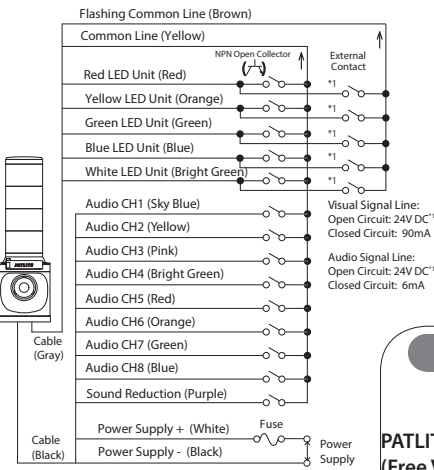

Wiring

Options

Wall-mount Bracket SZ-023
Bracket Material: Steel
Cover Material: ABS Resin

Options

PATLITE Playlist Editor 2 (Free Version)

- (OS: Windows® 2000/XP/Vista)
- > The new PATLITE Playlist Editor 2 is required to change the audio message data for this product.
- > The SD Card does not contain the Playlist Editor software or any audio messages.

SD Card (2 GB) SDV-2GP

Sound Charts

Type A		(Japan Only)	
Beep (slow intermittent)	Stutter (rapid intermittent)	Bell (clear high-pitch)	Yelp (rapid siren)
Rapid HI-Lo	Melody Chime	Synthesized Piano	Synthesized Bell
Stutter + Bell	Synthesized Melody Chime	Chime	Call Sign
Fur Elise	Maiden's Prayer	Bach Minuet in Gmaj	Annie Laurie
London Bridge is falling down	Hol-di-ri-Dia	Mary had a little Lamb	Camptown Races
Cuckoo Song	Village Blacksmith	On the Bridge of Avignon	Daydream Believer
Amaryllis	Mozart Symphony No. 40	Quiet Lakeside	Ich bin ein Musikante
Spanish Romance	Katytusha	Grandfather's Clock	Ave Maria

Type D		(Japan Only)	
Beep (slow intermittent)	Stutter (rapid intermittent)	Bell (clear high-pitch)	Yelp (rapid siren)
Rapid HI-Lo	Melody Chime	Synthesized Piano	Synthesized Bell
Runner	Mamotte Agetai	Chime	Call Sign
Iribiao Kikinagara	September	Doyoubino Koibito	Akino Kehai
Saafu Tengoku Sukii Tengoku	Iro White-blend	Happy Birthday	Hi Ho
I've been working on the Railroad	The Bear Song	Toys Go "Cha-cha-cha"	Konnako Irukana
Schubert's Lullaby	Rudolph the red-nosed Reindeer	She Wore a Yellow Ribbon	My Darling, Clementine
Yellow Rose of Texas	Yankee Doodle	When the Saints Go Marching In	Londonderry Air