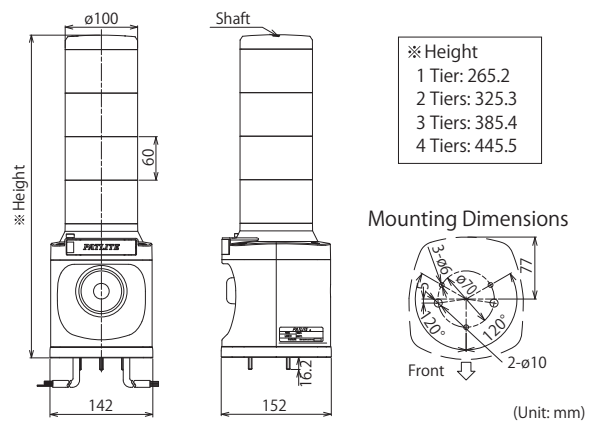

Dimensions

(Note) The sound pressure level is based on measurements under controlled conditions (voice-synthesized 1 kHz sine wave played back from a distance of 1 meter), therefore the surrounding environmental conditions and message content will result in different values for the sound pressure level.

※) Even when starting two or more units simultaneously, a lag will occur during message playback.

Buy: www.ValinOnline.com | Phone: 844-385-3099 | Email: CustomerService@valin.com