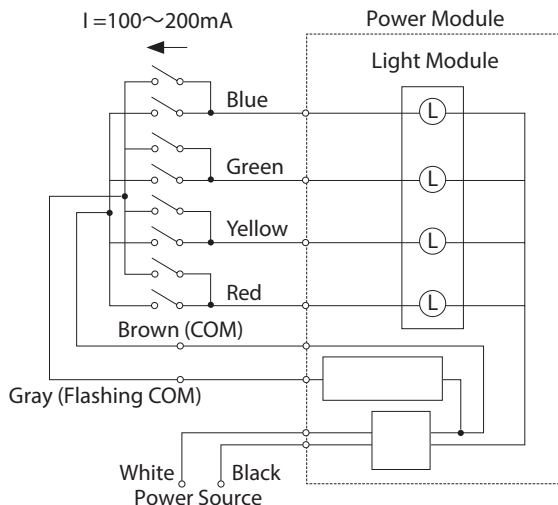

Wiring

Contact Input Type (KUS, KUS-F)