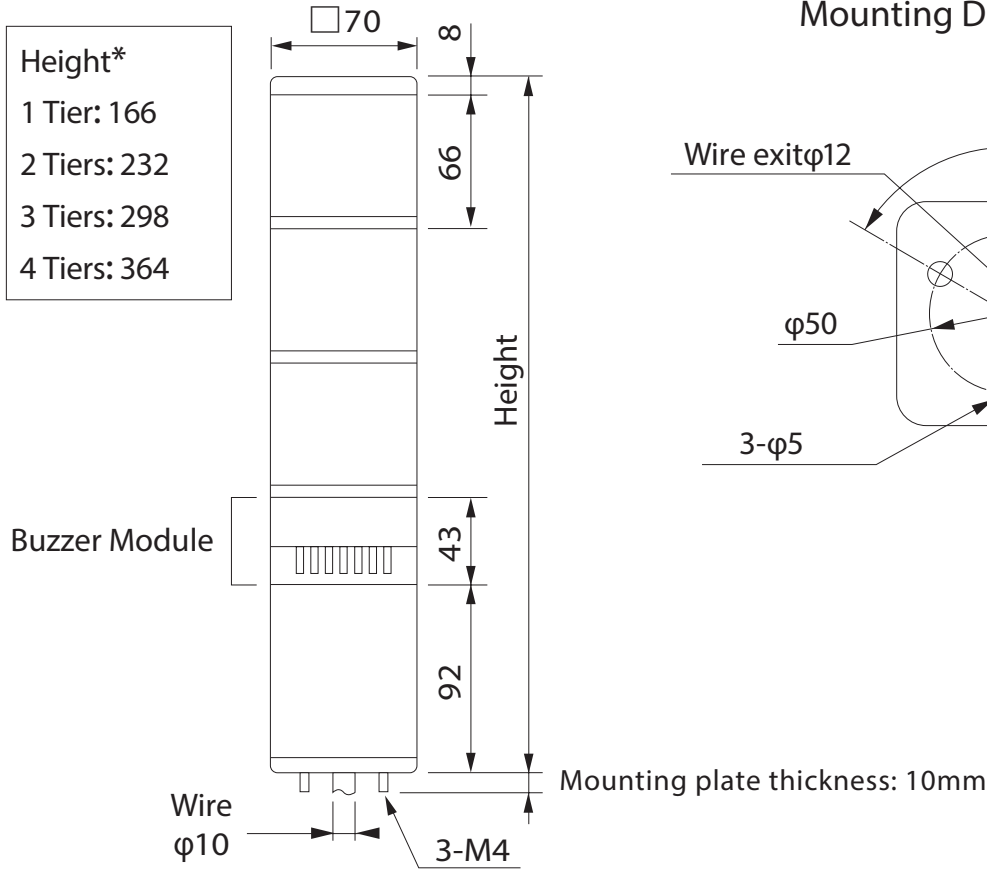

KUS

Cube Tower

- LED
- Bulb
- 1** Alarm Sound
- 80** db at 1m
- IP54** (Except KUS-B)
- 70

The KUS Series cube tower; uses advanced technology with a modular design to combine two different lights on one unit.

FEATURES

- Light modules can be stacked up to 4 tiers in any color combination.
- RoHS Compliance for Models KUS-24, KUS24F, KUS-EA-R/Y/G/B/C.
- Lenses are made of heat and shock resistant polycarbonate resin.
- Each light has a built-in dip switch to control the light on or off.
- Maximum power consumption of the base unit is 21 watts.
- Light and Base units are sold separately.
- IP rating of IP54 (Except the KUS-B)
- KUS-F flashes 60 times a minute.

How to Order

Specifications

| Power Unit | Model | Rated Voltage | Power Consumption | Bulb | |
|--|-------------|---------------|-------------------|---------|-----------|
| | | | | Ratings | Repl. No. |
| Continuous Lighting | KUS -24 | AC/DC 24V | 21W | 6W | 24V 6W |
| | KUS -100 | AC 100V | | | |
| | KUS -120 | AC 120V | | | |
| | KUS -220 | AC 220V | | | |
| Continuous Lighting or Flashing | KUS -24 F | AC/DC 24V | 21W | 6W | 24V 6W |
| | KUS -100 F | AC 100V | | | |
| | KUS -120 F | AC 120V | | | |
| | KUS -220 F | AC 220V | | | |
| Open-Collector Continuous Lighting | KUS -24 C | AC/DC 24V | 21W | 6W | 24V 6W |
| | KUS -100 C | AC 100V | | | |
| | KUS -120 C | AC 120V | | | |
| | KUS -220 C | AC 220V | | | |
| Open-Collector Continuous Lighting or Flashing | KUS -24 FC | AC/DC 24V | 21W | 6W | 24V 6W |
| | KUS -100 FC | AC 100V | | | |
| | KUS -120 FC | AC 120V | | | |
| | KUS -220 FC | AC 220V | | | |

| Model | Rated Voltage | Power Consumption | Volume |
|-------|---------------|-------------------|--------------|
| KUS-B | DC 24V | 0.5W | 80dB (at 1m) |

Dimensions (Unit: mm)

* Buzzer module height not included