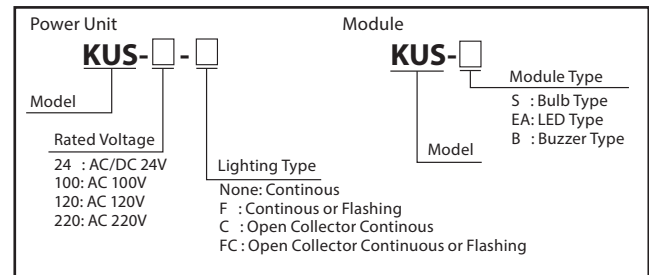

How to Order

Specifications

Power Unit	Model	Rated Voltage	Power Consumption	Bulb	
				Ratings	Repl. No.
Continuous Lighting	KUS -24	AC/DC 24V	21W	6W	24V 6W
	KUS -100	AC 100V			
	KUS -120	AC 120V			
	KUS -220	AC 220V			
Continuous Lighting or Flashing	KUS -24 F	AC/DC 24V	21W	6W	24V 6W
	KUS -100 F	AC 100V			
	KUS -120 F	AC 120V			
	KUS -220 F	AC 220V			
Open-Collector Continuous Lighting	KUS -24 C	AC/DC 24V	21W	6W	24V 6W
	KUS -100 C	AC 100V			
	KUS -120 C	AC 120V			
	KUS -220 C	AC 220V			
Open-Collector Continuous Lighting or Flashing	KUS -24 FC	AC/DC 24V	21W	6W	24V 6W
	KUS -100 FC	AC 100V			
	KUS -120 FC	AC 120V			
	KUS -220 FC	AC 220V			

Model	Rated Voltage	Power Consumption	Volume
KUS-B	DC 24V	0.5W	80dB (at 1m)