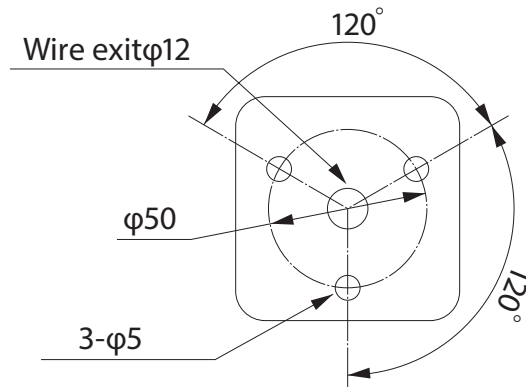

Dimensions (Unit: mm)

* Buzzer module height not included

Mounting Dimensions

Wiring

Contact Input Type (KUS, KUS-F)

Open-collector Type (NPN/PNP for KUS-FC,C)