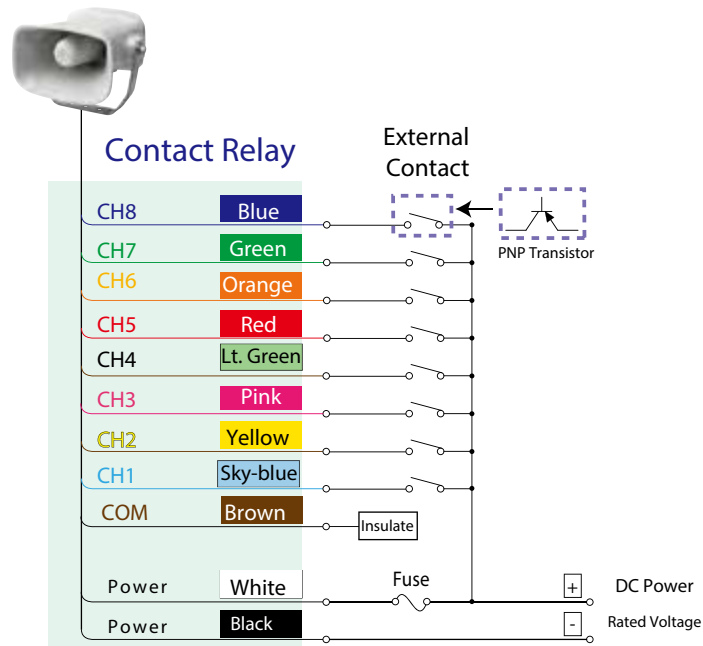

Wiring

Non-voltage (NPN) Wiring

PNP Wiring

Terminal (NPN)

Terminal (PNP)

Transistor Capacity (NPN & PNP)	
Current Capacity	$I_c \geq 15\text{mA}$
Current Leakage	$I_l \leq 0.1\text{mA}$
Withstand Voltage	$V_c \geq 35\text{V}$
ON Voltage (V_{sat})	Less than 1V

Recommended Fuse	
Rated Voltage	250V
Rated Current	1A
Fuse Type	Standard

Maximum Inrush Current	
EH-M1	12.5A
EH-M2	23.0A
EH-M3	45.0A

Dimensions (Unit: mm)

Front View

Side View

Underside View