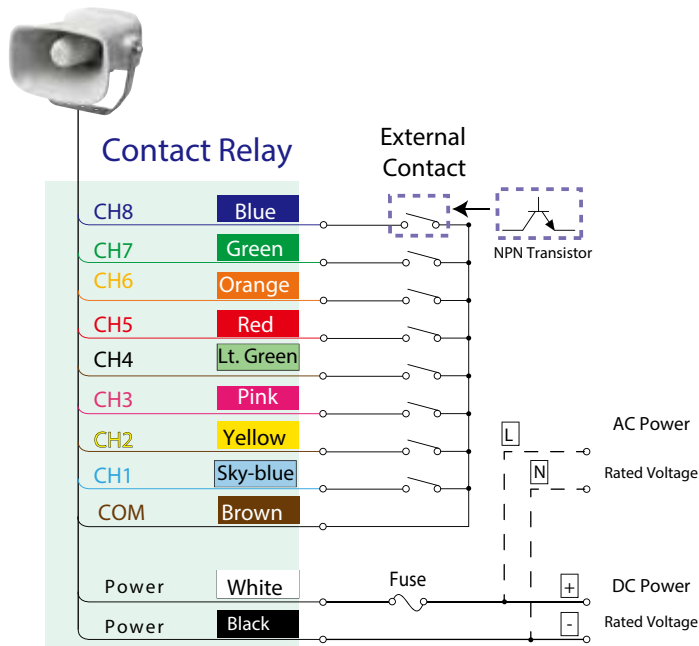

Wiring

Non-voltage (NPN) Wiring