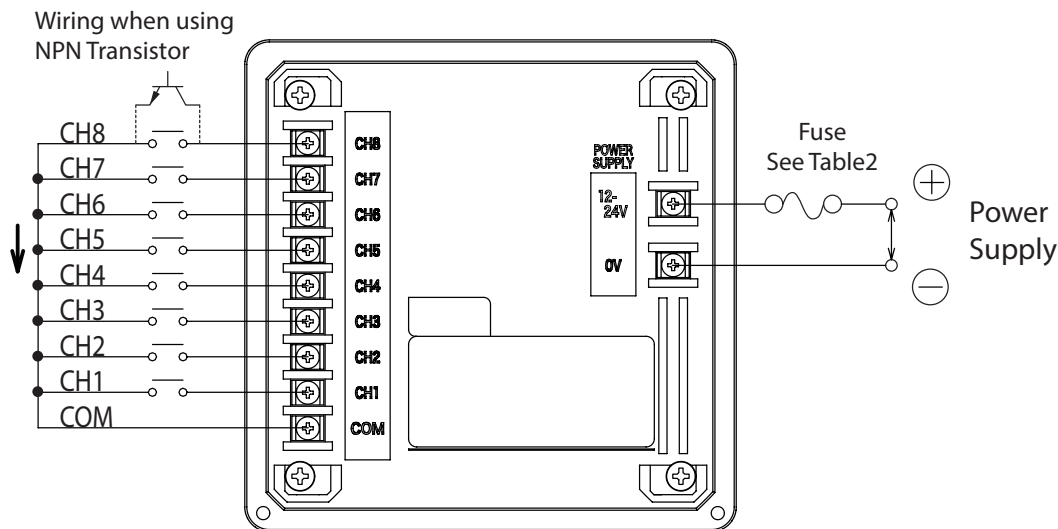

Wiring

Melody List

Type A		(Japan Only)	
Beep (slow intermittent)	Stutter (rapid intermittent)	Bell (clear high-pitch)	Yelp (rapid siren)
Rapid Hi-Lo	Melody Chime	Synthesized Piano	Synthesized Bell
Stutter + Bell	Synthesized Melody	Chime	Call Sign
Fur Elise	Maiden's Prayer	Bach Minuet in Gmaj	Annie Laurie
London Bridge is falling down	Hol-di-ri-Dia	Mary had a little Lamb	Camptown Races
Cuckoo Song	Village Blacksmith	On the Bridge of Avignon	Daydream Believer
Amaryllis	Mozart Symphony No. 40	Quiet Lakeside	Ich bin ein Musikante
Spanish Romance	Katyusha	Grandfather's Clock	Ave Maria

Type D		(Japan Only)	
Beep (slow intermittent)	Stutter (rapid intermittent)	Bell (clear high-pitch)	Yelp (rapid siren)
Rapid Hi-Lo	Melody Chime	Synthesized Piano	Synthesized Bell
Runner	Mamotte Agetai	Chime	Call Sign
Iribiao Kikinagara	September	Doyoubino Koibito	Akino Kehai
Saafu Tengoku Sukii Tengoku	Iro White-blend	Happy Birthday	Hi Ho
I've been working on the Railroad	The Bear Song	Toys Go "Cha-cha-cha"	Konnako Irukana
Schubert's Lullaby	Rudolph the red-nosed Reindeer	She Wore a Yellow Ribbon	My Darling, Clementine
Yellow Rose of Texas	Yankee Doodle	When the Saints Go Marching In	Londonderry Air

Type C		(Japan Only)	
Beep (slow intermittent)	Stutter (rapid intermittent)	Bell (clear high-pitch)	Yelp (rapid siren)
Rapid Hi-Lo	Synthesized Melody	Synthesized Piano	Synthesized Bell
Stutter + Bell	Synthesized Melody Chime	Chime	Call Sign
Can't take my eyes off of you	Top of the World	The Entertainer	Amazing Grace
Amairono Kamino Otome	Les Champs-Elysees	Canon	Rara Sunshine
Uchuusenkan Yamamoto	Oshiete	Makenaide	Gonna Fly Now (Theme from "Rocky")
I don't Wanna Miss a Thing	Yozorano Mukou	Aiwa Katsu	Haruyo Koi
Gattsudaze	Odoru Ponpokorin	Imasugu Kisu Mi	Truth

Type E		(Worldwide)	
Beep (slow intermittent)	Stutter + Bell	Inverted Reveille	Annie Laurie
Stutter (rapid intermittent)	Synthesized Melody	Galactic Motor	London Bridge is falling down
Bell (clear high-pitch)	Chime	Ringling Phone	Mary had a little Lamb
Yelp (rapid siren)	Call Sign	Two Tone	Camptown Races
Rapid Hi-Lo	Train Ride	Alarm Clock	Amaryllis
Melody Chime	Galloping Hi-Lo	Ringling Hi-Lo	Mozart Symphony No. 40
Synthesized Piano	Alien Chatter	Fur Elise	Ave Maria
Synthesized Bell	Falling Crystals	Bach Minuet in Gmaj	Grandfather's Clock

Specifications