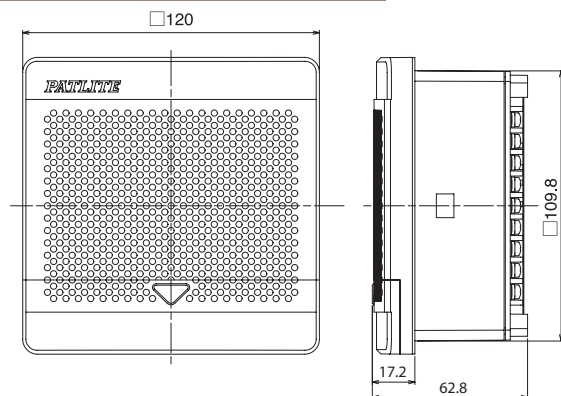

FEATURES

- 32 pre-recorded sounds in one unit to be used for various applications.
- Maximum output level of 95dB (at 1m) is suitable for use in a noisy factory.
- Rotary switch to easily change sound groups and adjust volume output from the front panel, even after installation.
- Use bit input to select a sound group to playback 8 pre-recorded sounds.
- A new sound group can be created from the 32 sounds by using an optional memory card (sold separately).
- Compliant with the RoHS directive
- Has the CE mark and conforms to the requirements (for 12V/24V type) for the EC directive.
- Is a UL recognized component (File No. E24210).

AVAILABLE BY SPECIAL ORDER

- PNP open collector transistor type.

Dimensions (Unit: mm)**Mounting Dimensions****How to Order**

BK-	□	□	□
Model			Color
			J: Light Gray K: Dark Gray
Rated Voltage			Sound Type
24 : DC 12-24V			A : Type A*
100: AC 100V			C : Type C*
220: AC 220V			D : Type D*
			E : Type E
*Copyright laws limits availability to Japan only.			