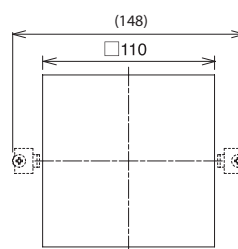

AVAILABLE BY SPECIAL ORDER

- PNP open collector transistor type.

Dimensions (Unit: mm)**Mounting Dimensions****How to Order**

BK-	□	□	□
Model			Color
			J: Light Gray K: Dark Gray
Rated Voltage			Sound Type
24 : DC 12-24V			A : Type A*
100: AC 100V			C : Type C*
220: AC 220V			D : Type D*
			E : Type E
*Copyright laws limits availability to Japan only.			