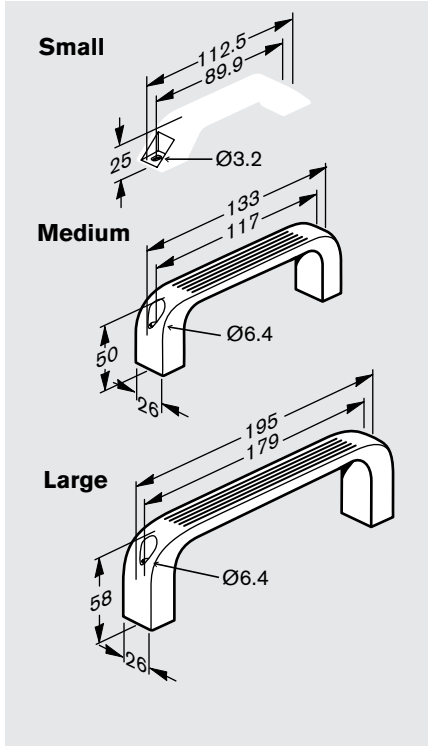

Section 5: Doors and Door Components

## Strap Handles **GoTo**

**Features:**

- Ideal for sliding doors and panels; also excellent for material trays, etc.
- Sturdy design and solid grip
- Small handle fits 6mm T-slots
- Medium and large handles fit both 8mm and 10mm T-slots and are available in standard or ESD formats
- Use with the handle mounting plate (below) for wire mesh applications
- Hardware not included

**Material:**

- 6mm handle: black polyethylene
- 8mm and 10mm handles: black polyamide 6

5

**Description**

Description	Lot Size	Part Number
Small strap handle 	1	3 842 518 738
Medium strap handle  	1	3 842 525 480 <b>GoTo</b>
Medium strap handle, ESD 	1	3 842 525 481
Large strap handle  	1	3 842 525 766
Large strap handle, ESD 	1	3 842 525 767

NEW!

**Description**

Description	Lot Size	Part Number
Safety handle	1	3 842 536 556