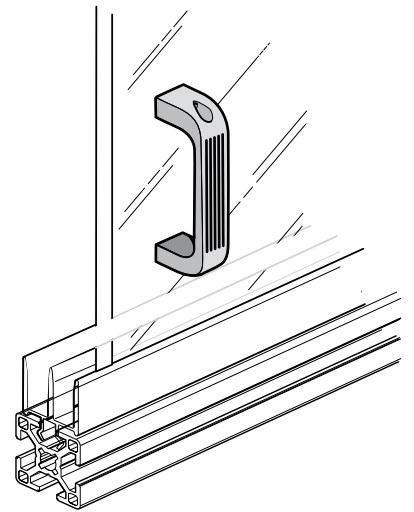

## Strap Handles **GoTo**

**Features:**

- Ideal for sliding doors and panels; also excellent for material trays, etc.
- Sturdy design and solid grip
- Small handle fits 6mm T-slots
- Medium and large handles fit both 8mm and 10mm T-slots and are available in standard or ESD formats
- Use with the handle mounting plate (below) for wire mesh applications
- Hardware not included

**Material:**

- 6mm handle: black polyethylene
- 8mm and 10mm handles: black polyamide 6

5

**Description**

Description	Lot Size	Part Number
Small strap handle 	1	3 842 518 738
Medium strap handle  	1	3 842 525 480 <b>GoTo</b>
Medium strap handle, ESD 	1	3 842 525 481
Large strap handle  	1	3 842 525 766
Large strap handle, ESD 	1	3 842 525 767

## Safety Handle

**Features:**

- Ergonomic
- Easy assembly without profile finishing
- Variable handle lengths (D28 round tube)
- Includes mounting hardware

**Material:**

- Round handle: aluminum anodized
- End pieces: PA, black