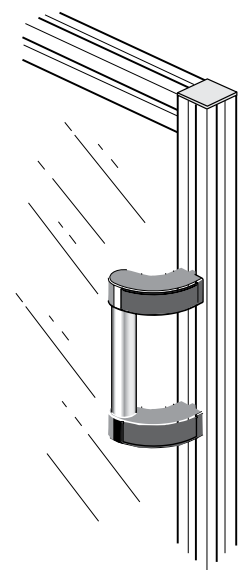

## Strap Handles **GoTo**

**Features:**

- Ideal for sliding doors and panels; also excellent for material trays, etc.
- Sturdy design and solid grip
- Small handle fits 6mm T-slots
- Medium and large handles fit both 8mm and 10mm T-slots and are available in standard or ESD formats
- Use with the handle mounting plate (below) for wire mesh applications
- Hardware not included

**Material:**

- 6mm handle: black polyethylene
- 8mm and 10mm handles: black polyamide 6

5

**Description**

Description	Lot Size	Part Number
Small strap handle 	1	3 842 518 738
Medium strap handle  	1	3 842 525 480 <b>GoTo</b>
Medium strap handle, ESD 	1	3 842 525 481
Large strap handle  	1	3 842 525 766
Large strap handle, ESD 	1	3 842 525 767

## Safety Handle

**Features:**

- Ergonomic
- Easy assembly without profile finishing
- Variable handle lengths (D28 round tube)
- Includes mounting hardware

**Material:**

- Round handle: aluminum anodized
- End pieces: PA, black

NEW!

**Description**

Description	Lot Size	Part Number
Safety handle	1	3 842 536 556