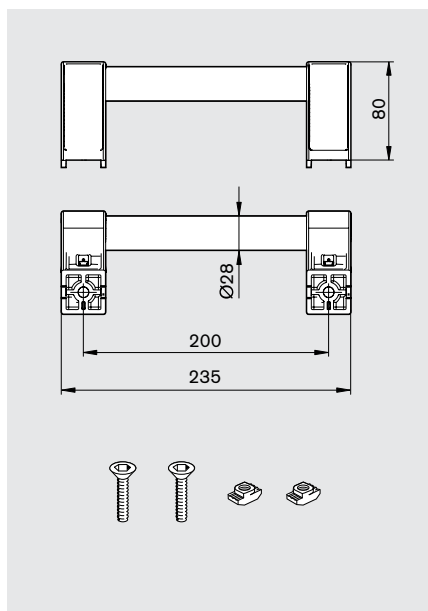

Safety Handle

Features:

- Ergonomic
- Easy assembly without profile finishing
- Variable handle lengths (D28 round tube)
- Includes mounting hardware

Material:

- Round handle: aluminum anodized
- End pieces: PA, black