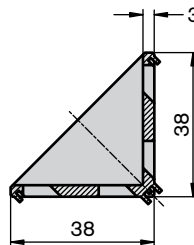

Section 3: Profile Connectors

20x20 Gusset *GoTo*

M4 x 8

Description	Lot Size	Part Number
20x20 gusset only 	1	3 842 523 508 <i>GoTo</i>
20x20 gusset with fasteners 	1	3 842 523 511 <i>GoTo</i>
20x20 round cover cap 	1	3 842 523 513
Plastic adapter 	1	3 842 523 516
20X20 gusset kit with fastener (includes cover cap) <i>designLINE</i> 	1	3 842 538 707

20x40 Gusset

M4 x 8

Description	Lot Size	Part Number
20x40 gusset only 	1	3 842 523 517
20x40 gusset with fasteners 	1	3 842 523 520
20x40 gusset kit with fasteners (includes cover cap) <i>designLINE</i> 	1	3 842 538 708
20x40 round cover cap 	1	3 842 523 522
Plastic adapter 	1	3 842 523 516