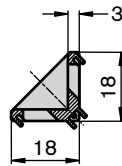

Section 3: Profile Connectors

20x20 Gusset *GoTo*

M4 x 8

Description	Lot Size	Part Number
20x20 gusset only 	1	3 842 523 508 <i>GoTo</i>
20x20 gusset with fasteners 	1	3 842 523 511 <i>GoTo</i>
20x20 round cover cap 	1	3 842 523 513
Plastic adapter 	1	3 842 523 516
20X20 gusset kit with fastener (includes cover cap) <i>designLINE</i> 	1	3 842 538 707

20x40 Gusset

M4 x 8

Description	Lot Size	Part Number
20x40 gusset only 	1	3 842 523 517
20x40 gusset with fasteners 	1	3 842 523 520
20x40 gusset kit with fasteners (includes cover cap) <i>designLINE</i> 	1	3 842 538 708
20x40 round cover cap 	1	3 842 523 522
Plastic adapter 	1	3 842 523 516