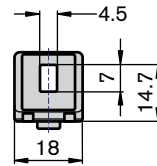

Section 3: Profile Connectors

20x20 Gusset *GoTo*

M4 x 8

Description	Lot Size	Part Number
20x20 gusset only 	1	3 842 523 508 <i>GoTo</i>
20x20 gusset with fasteners 	1	3 842 523 511 <i>GoTo</i>
20x20 round cover cap 	1	3 842 523 513
Plastic adapter 	1	3 842 523 516
20X20 gusset kit with fastener (includes cover cap) <i>designLINE</i> 	1	3 842 538 707

20x40 Gusset

M4 x 8

Description	Lot Size	Part Number
20x40 gusset only 	1	3 842 523 517
20x40 gusset with fasteners 	1	3 842 523 520
20x40 gusset kit with fasteners (includes cover cap) <i>designLINE</i> 	1	3 842 538 708
20x40 round cover cap 	1	3 842 523 522
Plastic adapter 	1	3 842 523 516