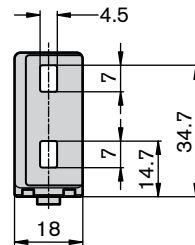

Section 3: Profile Connectors

20x20 Gusset *GoTo*

M4 x 8

Description	Lot Size	Part Number
20x20 gusset only 	1	3 842 523 508 <i>GoTo</i>
20x20 gusset with fasteners 	1	3 842 523 511 <i>GoTo</i>
20x20 round cover cap 	1	3 842 523 513
Plastic adapter 	1	3 842 523 516
20X20 gusset kit with fastener (includes cover cap) <i>designLINE</i> 	1	3 842 538 707

20x40 Gusset

M4 x 8

Description	Lot Size	Part Number
20x40 gusset only 	1	3 842 523 517
20x40 gusset with fasteners 	1	3 842 523 520
20x40 gusset kit with fasteners (includes cover cap) <i>designLINE</i> 	1	3 842 538 708
20x40 round cover cap 	1	3 842 523 522
Plastic adapter 	1	3 842 523 516