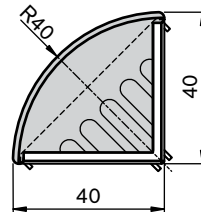

Section 3: Profile Connectors

20x20 Gusset *GoTo*

M4 x 8

Description	Lot Size	Part Number
20x20 gusset only 	1	3 842 523 508 <i>GoTo</i>
20x20 gusset with fasteners 	1	3 842 523 511 <i>GoTo</i>
20x20 round cover cap 	1	3 842 523 513
Plastic adapter 	1	3 842 523 516
20X20 gusset kit with fastener (includes cover cap) <i>designLINE</i> 	1	3 842 538 707

20x40 Gusset

M4 x 8

Description	Lot Size	Part Number
20x40 gusset only 	1	3 842 523 517
20x40 gusset with fasteners 	1	3 842 523 520
20x40 gusset kit with fasteners (includes cover cap) <i>designLINE</i> 	1	3 842 538 708
20x40 round cover cap 	1	3 842 523 522
Plastic adapter 	1	3 842 523 516