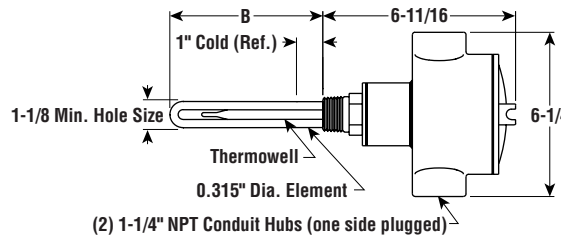

E2 — Dimensions (Inches)

FASTShip

Same-day shipping on stock item orders received before 4 pm CST. 3-day shipping on assembly-stock items.

Specifications and Ordering Information

							T4 — Temperature (60 - 187°F)			T5 — Temperature (60 - 240°F)			T8 — Temperature (0 - 127°F)		
kW	Volts	Phase	W/In²	No. Elem.	DIM B (In.)	Wt. (Lbs.)	Model	Stock	PCN	Model	Stock	PCN	Model	Stock	PCN
E1 General Purpose¹															
0.25	120	1	20	1	6-1/2	2	ARTMO-250T4	S	292883	ARTMO-250T5	AS	319003	ARTMO-250T8	AS	319011
0.375	120	1	20	1	9-1/2	3	ARTMO-375T4	S	292891	ARTMO-375T5	AS	319046	ARTMO-375T8	AS	319054
0.375	240	1	20	1	9-1/2	3	ARTMO-375T4	AS	292912	ARTMO-375T5	AS	319089	ARTMO-375T8	AS	319097
0.5	120	1	20	1	12-1/2	3	ARTMO-500T4	S	292904	ARTMO-500T5	AS	319126	ARTMO-500T8	S	319134
0.5	240	1	20	1	12-1/2	3	ARTMO-500T4	AS	292980	ARTMO-500T5	AS	319169	ARTMO-500T8	S	319177
1	120	1	20	1	25	3	ARTMO-1000T4	AS	038703	ARTMO-1000T5	AS	038746	ARTMO-1000T8	AS	038789
1	240	1	20	1	25	3	ARTMO-1000T4	AS	038711	ARTMO-1000T5	AS	038754	ARTMO-1000T8	AS	038797
1.5	120	1	20	1	38	4	ARTMO-1500T4	AS	038720	ARTMO-1500T5	AS	038762	ARTMO-1500T8	AS	038800
1.5	240	1	20	1	38	4	ARTMO-1500T4	AS	038738	ARTMO-1500T5	AS	038770	ARTMO-1500T8	AS	038818
E2 Moisture Resistant/Explosion Resistant²															
0.25	120	1	20	1	6-1/2	5	ARTMO-250E2T4	S	292963	ARTMO-250E2T5	AS	319020	ARTMO-250E2T8	AS	319038
0.375	120	1	20	1	9-1/2	5	ARTMO-375E2T4	AS	292939	ARTMO-375E2T5	AS	319062	ARTMO-375E2T8	AS	319070
0.375	240	1	20	1	9-1/2	5	ARTMO-375E2T4	AS	292920	ARTMO-375E2T5	AS	319100	ARTMO-375E2T8	AS	319118
0.5	120	1	20	1	12-1/2	5	ARTMO-500E2T4	S	292971	ARTMO-500E2T5	AS	319142	ARTMO-500E2T8	AS	319150
0.5	240	1	20	1	12-1/2	5	ARTMO-500E2T4	AS	292998	ARTMO-500E2T5	AS	319185	ARTMO-500E2T8	AS	319193
1	120	1	20	1	25	6	ARTMO-1000E2T4	AS	038826	ARTMO-1000E2T5	AS	038869	ARTMO-1000E2T8	AS	038906
1	240	1	20	1	25	6	ARTMO-1000E2T4	AS	038834	ARTMO-1000E2T5	AS	038877	ARTMO-1000E2T8	AS	038914
1.5	120	1	20	1	38	7	ARTMO-1500E2T4	AS	038842	ARTMO-1500E2T5	AS	038885	ARTMO-1500E2T8	AS	038922
1.5	240	1	20	1	38	7	ARTMO-1500E2T4	AS	038850	ARTMO-1500E2T5	AS	038893	ARTMO-1500E2T8	AS	038930

Stock Status: S = stock AS = assembly stock NS = non-stock
To Order—Specify model, volts, phase, kW, PCN and quantity.

1. Heaters with General Purpose Enclosures are UL Listed and CSA Certified.
2. Heaters with Moisture Resistant/Explosion Resistant Enclosures are CSA NRTL/C Certified.