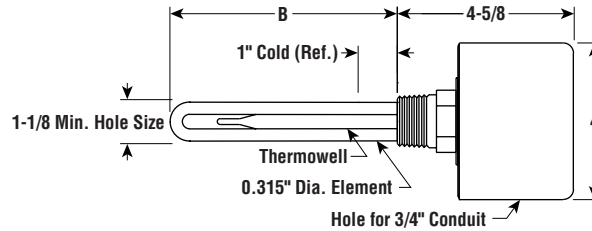

E1 — Dimensions (Inches)