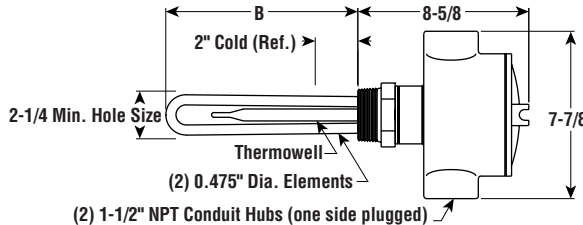

E2 — Dimensions (Inches)

FASTSHIP

Same-day shipping on stock item orders received before 4 pm CST.
3-day shipping on assembly-stock items.

Specifications and Ordering Information

								T3 — Temperature (200 - 550°F)			T2 — Temperature (60 - 250°F)			T1 — Temperature (0 - 100°F)		
kW	Volts	Phase	W/in²	No. Elem.	DIM B (In.)	Wt. (Lbs.)	Model	Stock	PCN	Model	Stock	PCN	Model	Stock	PCN	
E1 General Purpose¹																
2	240	1	15	2	24-7/8	8	ARMTO-2020T3	AS	324208	ARMTO-2020T2	AS	324216	ARMTO-2020T1	AS	324224	
2	480	1	15	2	24-7/8	8	ARMTO-2020T3	AS	324267	ARMTO-2020T2	AS	324275	ARMTO-2020T1	AS	324283	
2.66	240	1	15	2	32-3/4	9	ARMTO-2026T3	AS	324320	ARMTO-2026T2	AS	324339	ARMTO-2026T1	AS	324347	
2.66	480	1	15	2	32-3/4	9	ARMTO-2026T3	AS	324380	ARMTO-2026T2	AS	324398	ARMTO-2026T1	AS	324400	
3.33	240	1	15	2	40-1/4	9	ARMTO-2033T3	AS	324443	ARMTO-2033T2	AS	324451	ARMTO-2033T1	AS	324460	
3.33	480	1	15	2	40-1/4	9	ARMTO-2033T3	AS	324507	ARMTO-2033T2	AS	324515	ARMTO-2033T1	AS	324523	
4	208	1	15	2	47-3/4	10	ARMTO-2040T3	AS	324566	ARMTO-2040T2	AS	324574	ARMTO-2040T1	AS	324582	
4	240	1	15	2	47-3/4	10	ARMTO-2040T3	AS	324620	ARMTO-2040T2	AS	324638	ARMTO-2040T1	AS	324646	
4	480	1	15	2	47-3/4	10	ARMTO-2040T3	AS	324689	ARMTO-2040T2	AS	324697	ARMTO-2040T1	AS	324700	
5	240	1	15	2	57-1/2	11	ARMTO-2050T3	AS	324742	ARMTO-2050T2	AS	324750	ARMTO-2050T1	AS	324769	
5	480	1	15	2	57-1/2	11	ARMTO-2050T3	AS	324806	ARMTO-2050T2	AS	324814	ARMTO-2050T1	AS	324822	
6	240	1	15	2	67-3/4	12	ARMTO-2060T3	AS	324865	ARMTO-2060T2	AS	324873	ARMTO-2060T1	AS	324881	
6	480	1	15	2	67-3/4	12	ARMTO-2060T3	AS	324929	ARMTO-2060T2	AS	324937	ARMTO-2060T1	AS	324945	
E2 Moisture Resistant/Explosion Resistant²																
2	240	1	15	2	24-7/8	13	ARMTO-2020E2T3	AS	324232	ARMTO-2020E2T2	NS	324240	ARMTO-2020E2T1	AS	324259	
2	480	1	15	2	24-7/8	13	ARMTO-2020E2T3	AS	324291	ARMTO-2020E2T2	AS	324304	ARMTO-2020E2T1	AS	324312	
2.66	240	1	15	2	32-3/4	14	ARMTO-2026E2T3	AS	324355	ARMTO-2026E2T2	AS	324363	ARMTO-2026E2T1	AS	324371	
2.66	480	1	15	2	32-3/4	14	ARMTO-2026E2T3	AS	324419	ARMTO-2026E2T2	AS	324427	ARMTO-2026E2T1	AS	324435	
3.33	240	1	15	2	40-1/4	14	ARMTO-2033E2T3	AS	324478	ARMTO-2033E2T2	AS	324486	ARMTO-2033E2T1	AS	324494	
3.33	480	1	15	2	40-1/4	14	ARMTO-2033E2T3	AS	324531	ARMTO-2033E2T2	AS	324540	ARMTO-2033E2T1	AS	324558	
4	208	1	15	2	47-3/4	15	ARMTO-2040E2T3	AS	324590	ARMTO-2040E2T2	AS	324603	ARMTO-2040E2T1	AS	324611	
4	240	1	15	2	47-3/4	15	ARMTO-2040E2T3	AS	324654	ARMTO-2040E2T2	AS	324662	ARMTO-2040E2T1	AS	324670	
4	480	1	15	2	47-3/4	15	ARMTO-2040E2T3	AS	324718	ARMTO-2040E2T2	AS	324726	ARMTO-2040E2T1	AS	324734	
5	240	1	15	2	57-1/2	16	ARMTO-2050E2T3	AS	324777	ARMTO-2050E2T2	AS	324785	ARMTO-2050E2T1	AS	324793	
5	480	1	15	2	57-1/2	16	ARMTO-2050E2T3	AS	324830	ARMTO-2050E2T2	AS	324849	ARMTO-2050E2T1	AS	324857	
6	240	1	15	2	67-3/4	17	ARMTO-2060E2T3	AS	324890	ARMTO-2060E2T2	AS	324902	ARMTO-2060E2T1	AS	324910	
6	480	1	15	2	67-3/4	17	ARMTO-2060E2T3	AS	324953	ARMTO-2060E2T2	AS	324961	ARMTO-2060E2T1	AS	324970