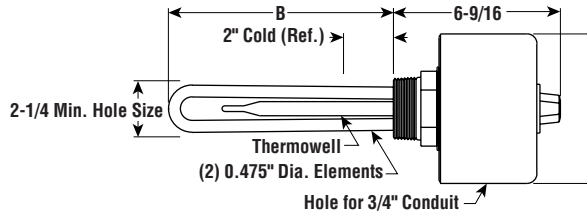

E1 — Dimensions (Inches)