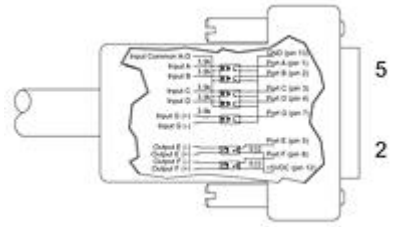

## CBLIO52 Cables

The CBLIO52 power and communication cable supply 24VDC I/O in a low-cost, optically-isolated package. The CBLIO52 cable offers 5 input ports and 2 output ports.  
 The CBLIO52 cable has a 5 inputs 2 outputs configuration.

Results 1 - 4 of 4

Item #	Length of Cable	Description&nbsp;nbsp;	List Price
CBLIO52-5M	5 m	Connects SM to 24VDC I/O with flying leads.	QUOTE
CBLIO52-10M	10 m	Connects SM to 24VDC I/O with flying leads.	QUOTE
CBLIO52DE5M	5 m	Connects SM to 24VDC I/O with flying leads. For use with DE option.	QUOTE
CBLIO52DE10M	10 m	Connects SM to 24VDC I/O with flying leads. For use with DE option.	QUOTE